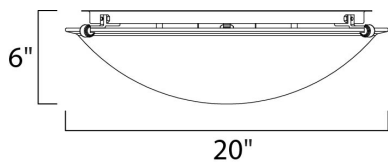

MEASUREMENTS

DIMENSION : 20" L x 20" W x 6" H
 HANGING WEIGHT : 8.38 lb

LAMPING

INPUT VOLTAGE : 120V
 BULB : 4 x 60W Incandescent E26 Medium , 240W Total
 BULB INCLUDED : (Not Included)
 DIMMABLE : Yes

FINISHES OPTION